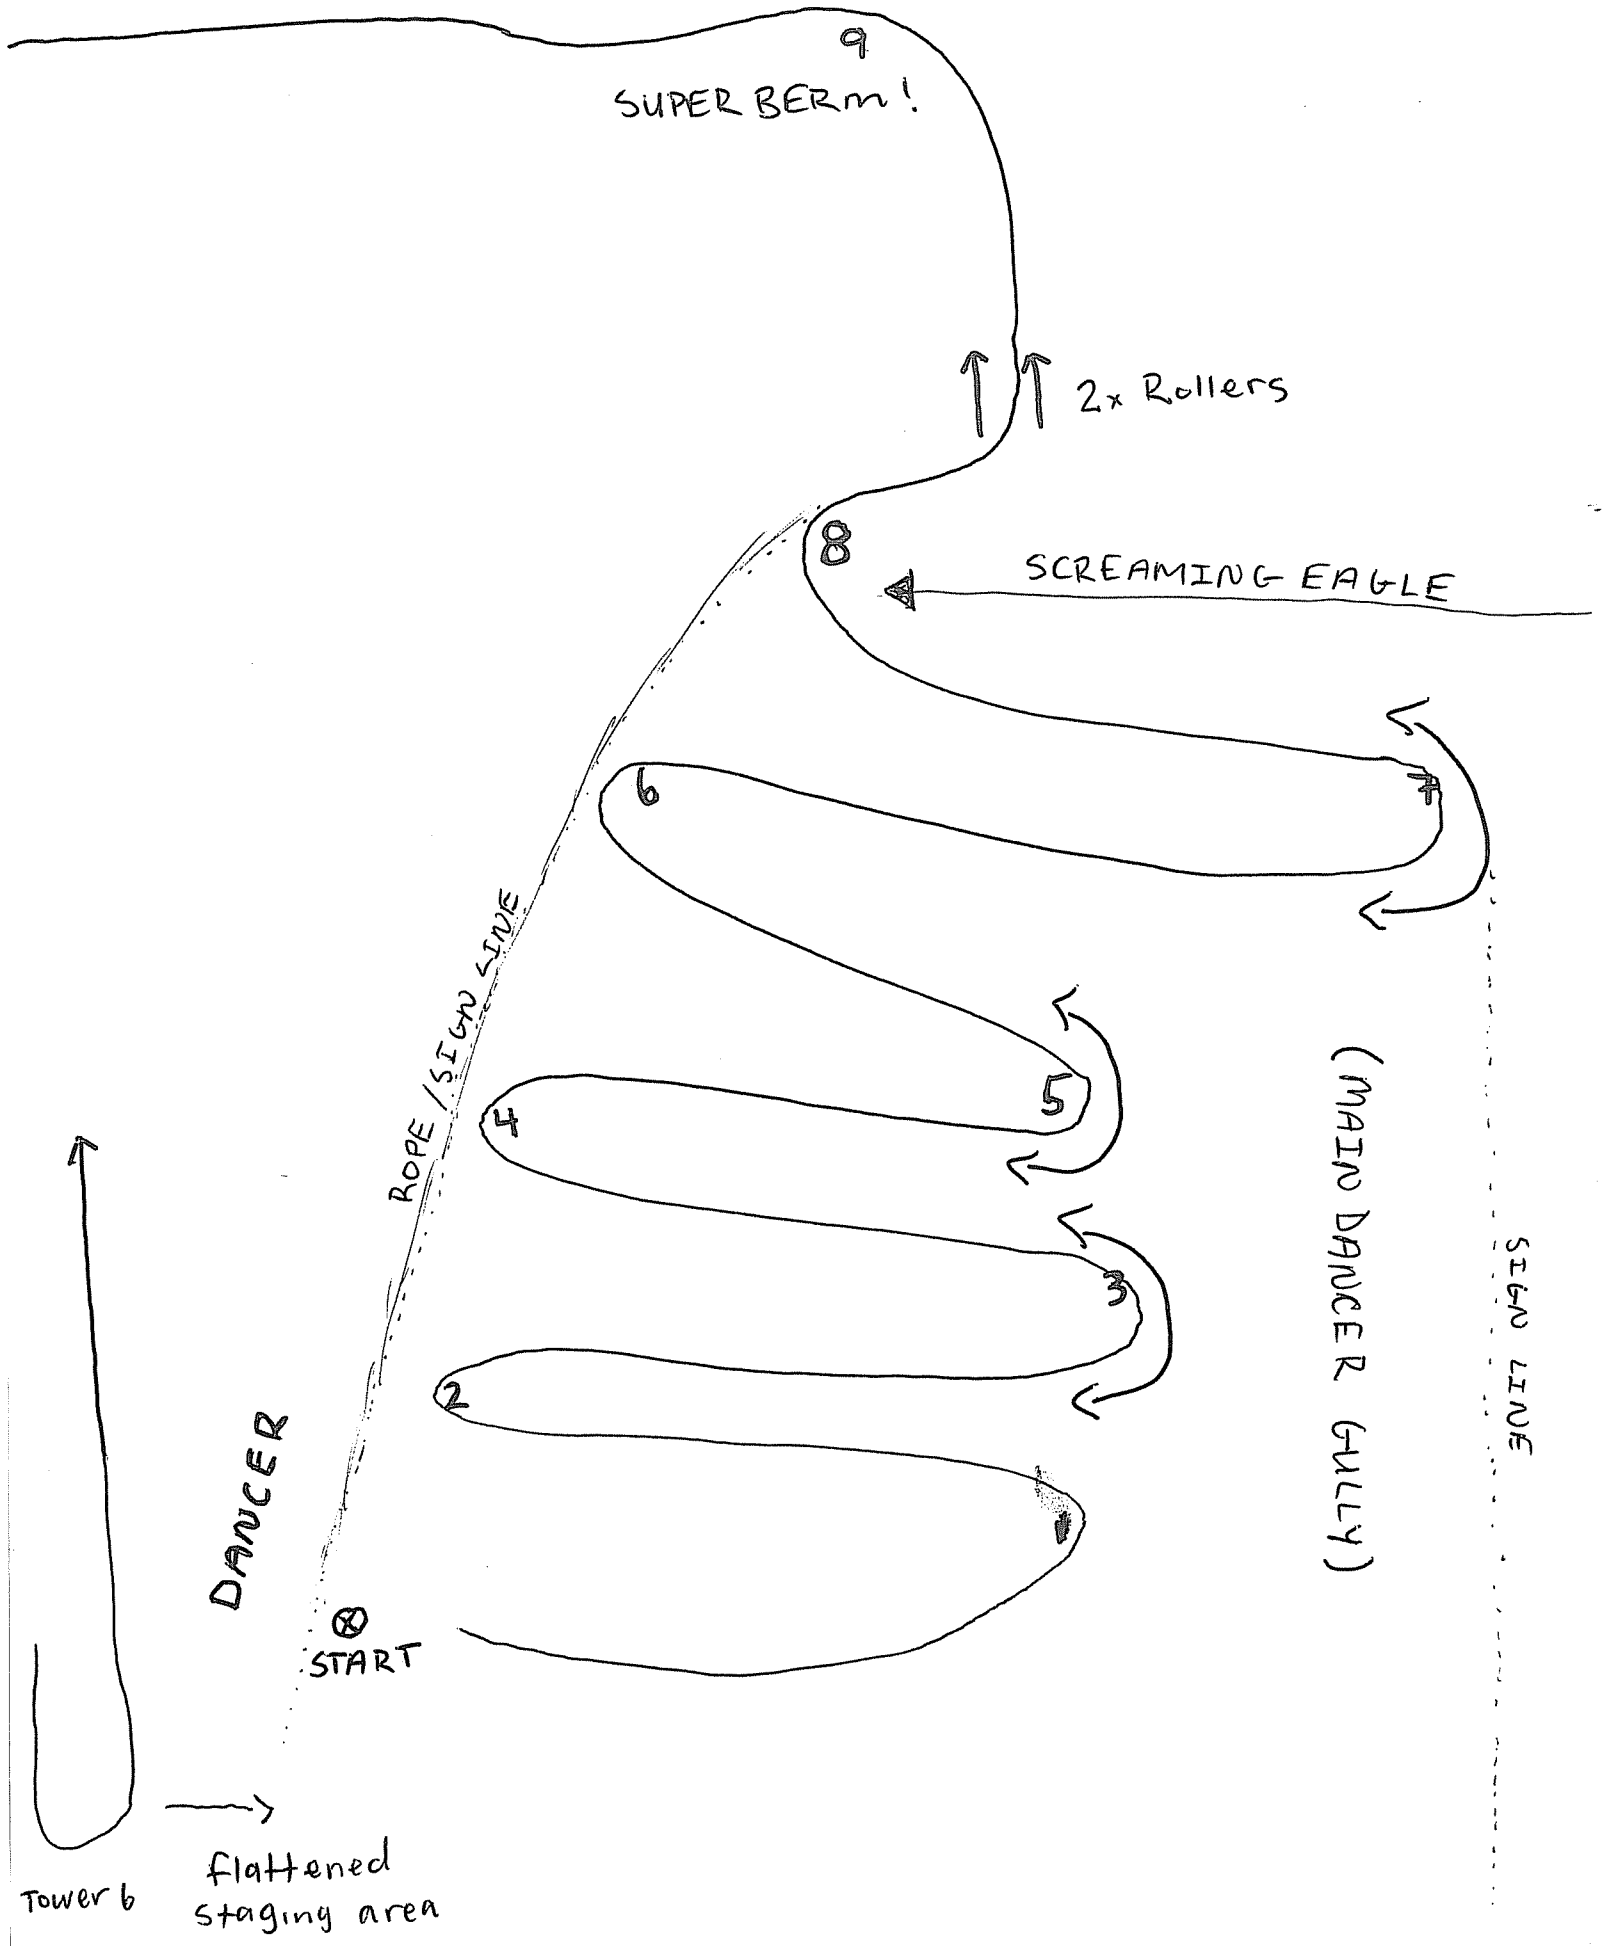

← SMALLER DANCER GULLY

9  
SUPER BERM!

↑ ↑ 2x Rollers

← SCREAMING EAGLE

(MAIN DANCER GULLY)

--- SIGN LINE

ROPE / SIGN LINE

DANCER

⊗ START

→ flattened staging area

Tower b

CHINA WALL

← WAY OUT

FINISH

DANCER