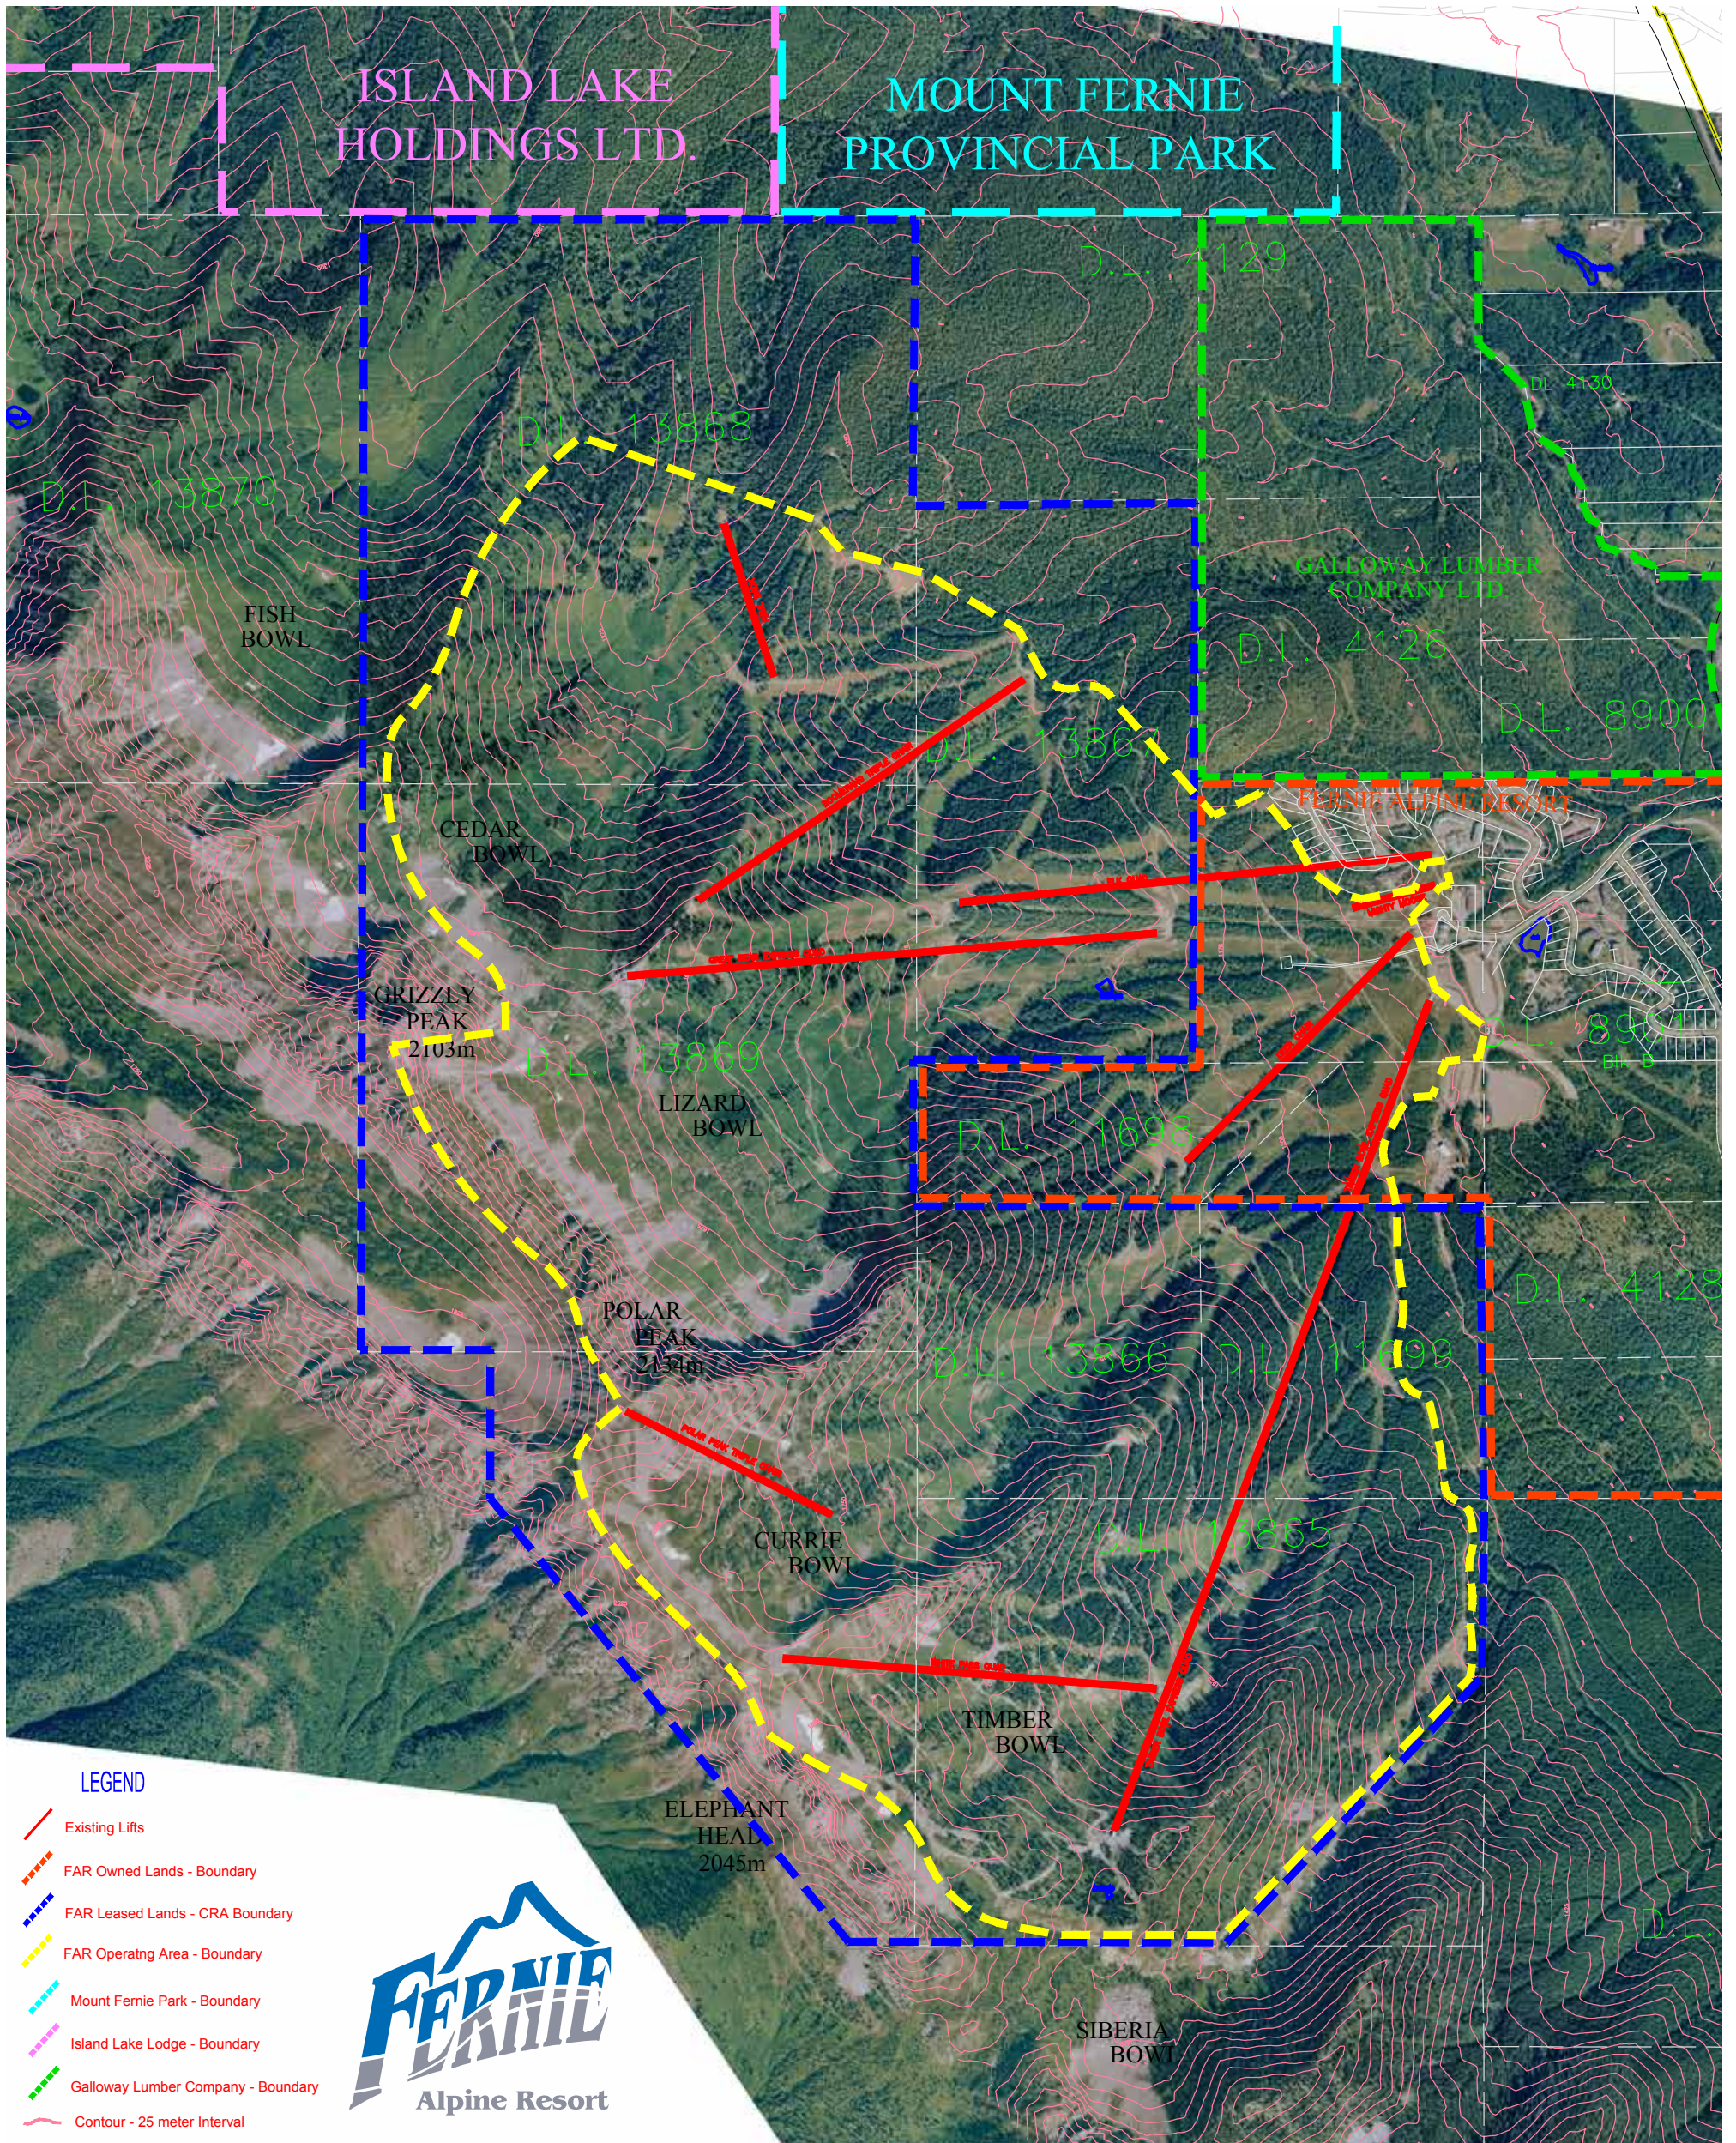

FAR CRA & OPERATING AREAS

LEGEND

- Existing Lifts
- FAR Owned Lands - Boundary
- FAR Leased Lands - CRA Boundary
- FAR Operating Area - Boundary
- Mount Fernie Park - Boundary
- Island Lake Lodge - Boundary
- Galloway Lumber Company - Boundary
- Contour - 25 meter Interval